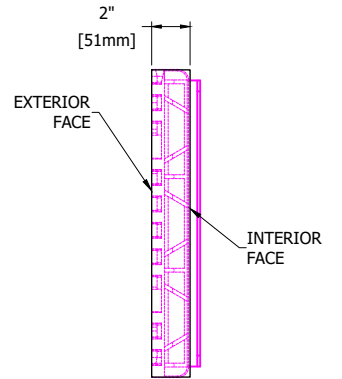

1.15"
[29mm] (TYP)

**FRONT VIEW
(EXTERIOR FACE)**

8-SIDEWEBS @ 8" O.C.

EXTERIOR FACE

2"
[51mm]

48"
[1219mm]

INTERIOR FACE

PLAN VIEW

16"
[406mm]

**BACK VIEW
(INTERIOR FACE)**

2"
[51mm]

EXTERIOR FACE

INTERIOR FACE

SIDE VIEW