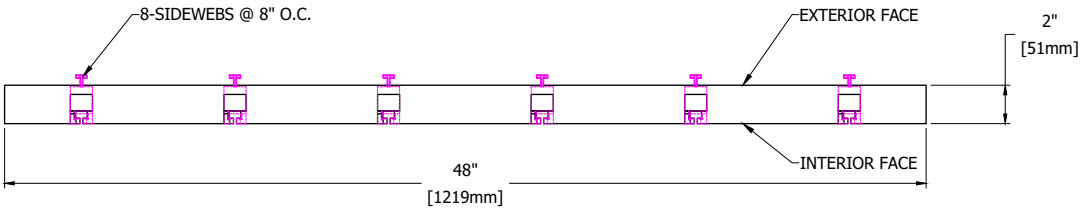

1.15"
[29mm] (TYP)

**FRONT VIEW
(EXTERIOR FACE)**

8-SIDEWEBS @ 8" O.C.

EXTERIOR FACE

2"
[51mm]

48"
[1219mm]

INTERIOR FACE

PLAN VIEW

16"
[406mm]

**BACK VIEW
(INTERIOR FACE)**

2"
[51mm]

EXTERIOR FACE

INTERIOR FACE

SIDE VIEW