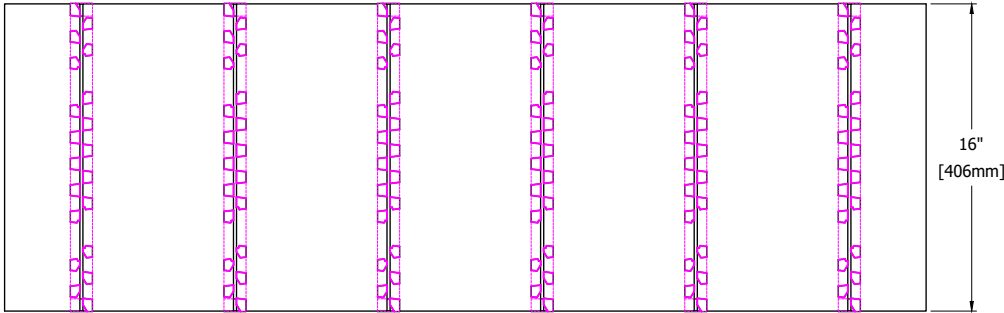

1.15"
[29mm] (TYP)

**FRONT VIEW
(EXTERIOR FACE)**

8-SIDEWEBS @ 8" O.C.

EXTERIOR FACE

2"
[51mm]

48"
[1219mm]

INTERIOR FACE

PLAN VIEW

16"
[406mm]

**BACK VIEW
(INTERIOR FACE)**

2"
[51mm]

EXTERIOR FACE

INTERIOR FACE

SIDE VIEW