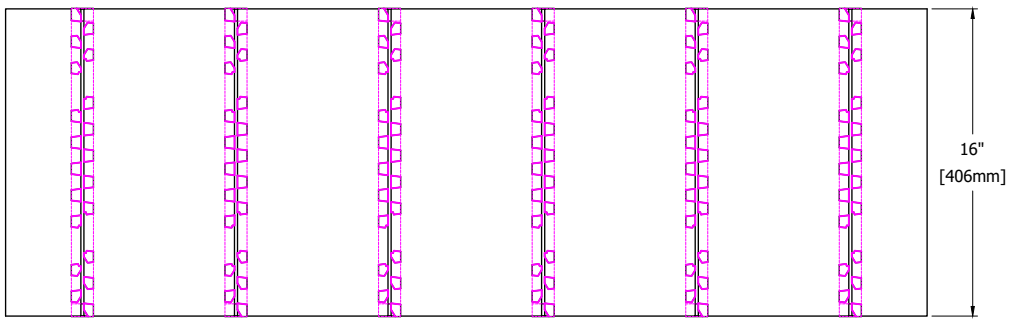

**BACK VIEW
(INTERIOR FACE)**