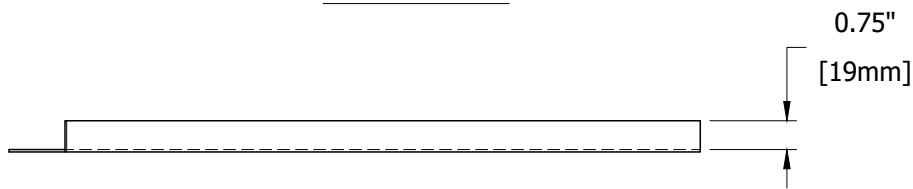

TOP VIEW

SIDE VIEW

SIDE VIEW

NOTES:

1. Buck Brace is made from 14ga galvanized steel.