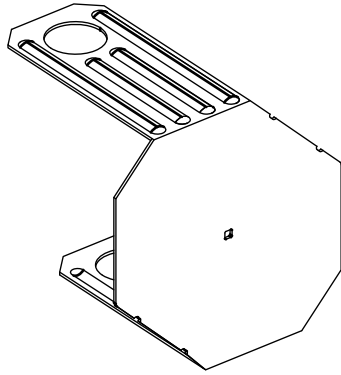

ICFLC-W & ICFLC-CW