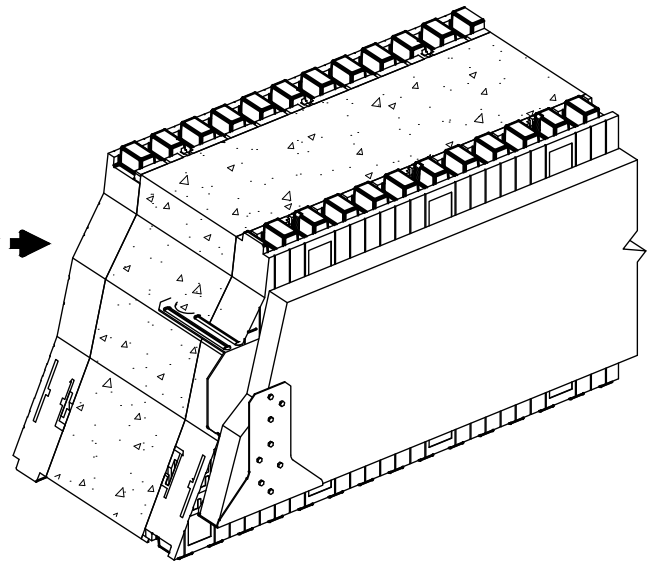

WOOD LEDGER INSTALLATION