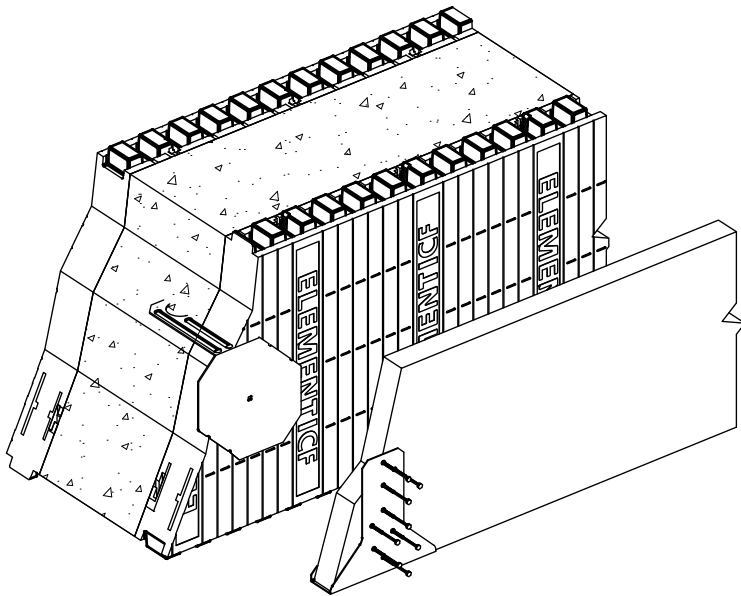

WOOD LEDGER INSTALLATION