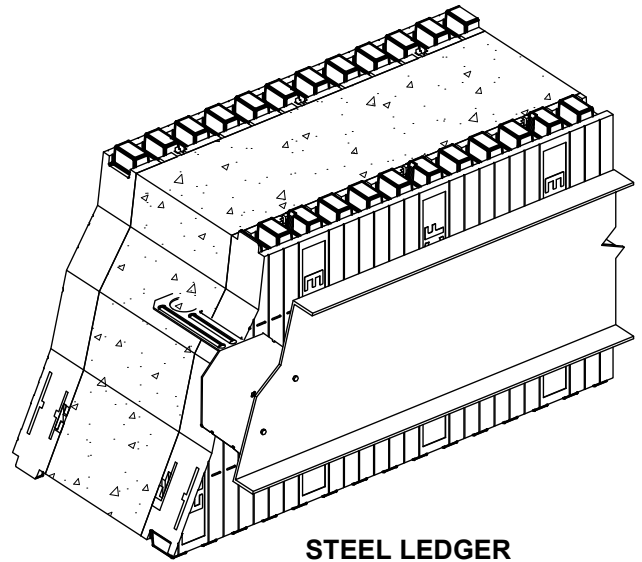

**STEEL LEDGER
INSTALLATION**