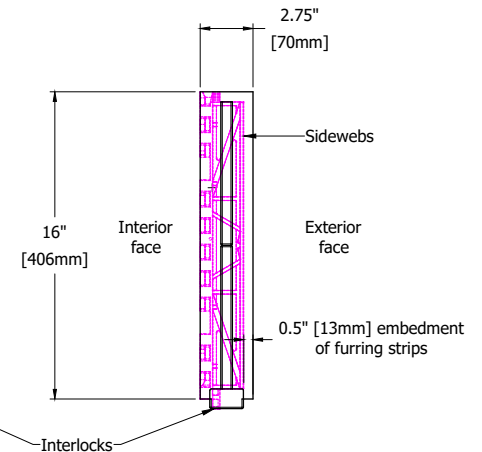

END VIEW

NOTE:

Check availability with your local Logix Brands representative.

ElementICF.com A Product By Logix Brands Ltd. 1-866-944-0153

By using these drawings, you agree to assume all risks associated therewith. See Logixbrands.com/Disclaimer-Drawings for a full copy of disclaimer.

Drawing:
5.1.1.27

Date:
Jun 6/25

Pg:
1/1

Title:
SITE-ASSEMBLED STANDARD FLAT TOP PANEL