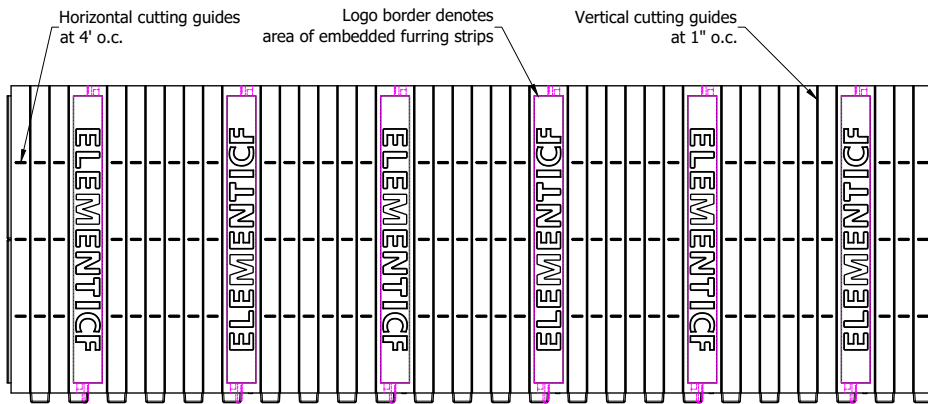

**ELEVATION
EXTERIOR FACE**